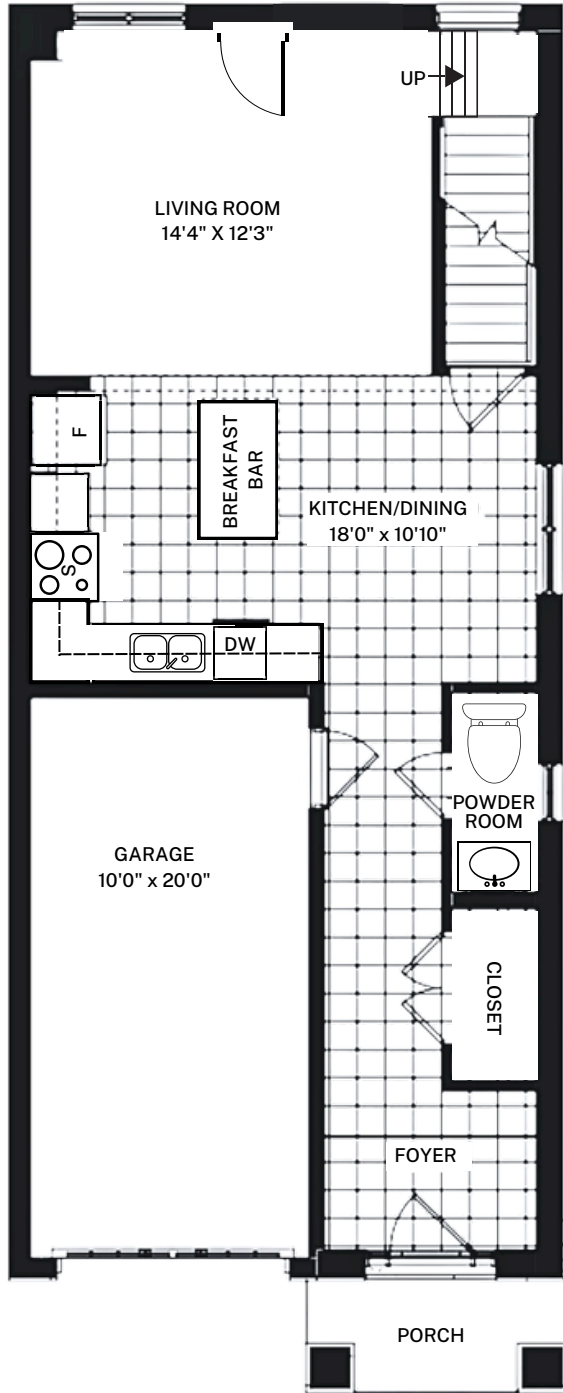

# floor plan

15 FOLEY CRESCENT, COLLINGWOOD ON

Summit View by DEVONLEIGH HOMES  
The VISTA model  
**Total Finished Area: 1467 sq ft**