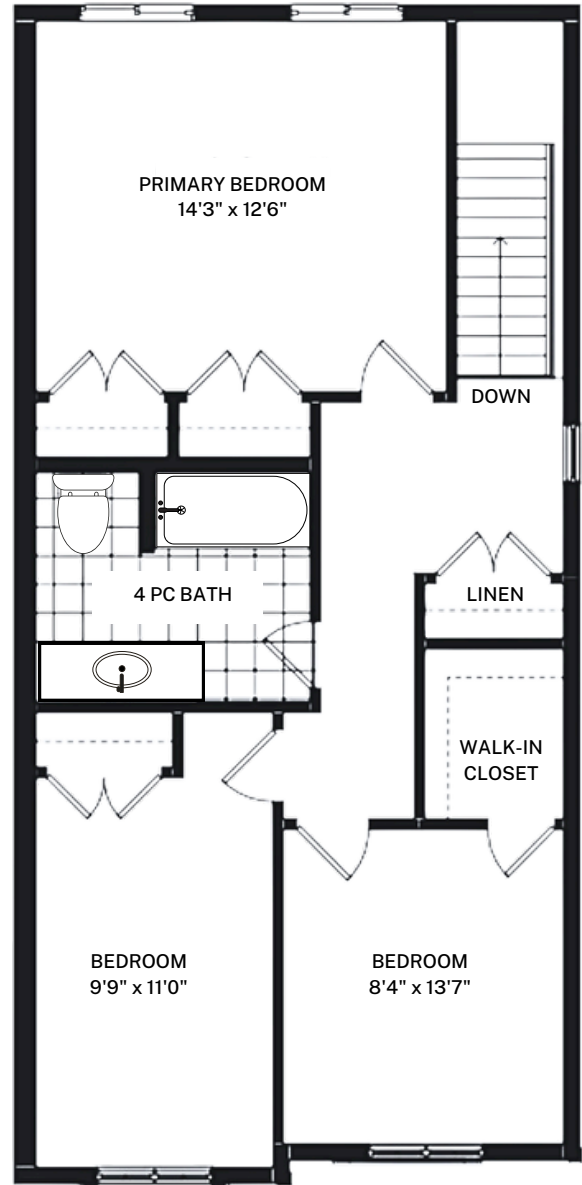

# floor plan

15 FOLEY CRESCENT, COLLINGWOOD ON

Summit View by DEVONLEIGH HOMES  
The VISTA model  
**Total Finished Area: 1467 sq ft**