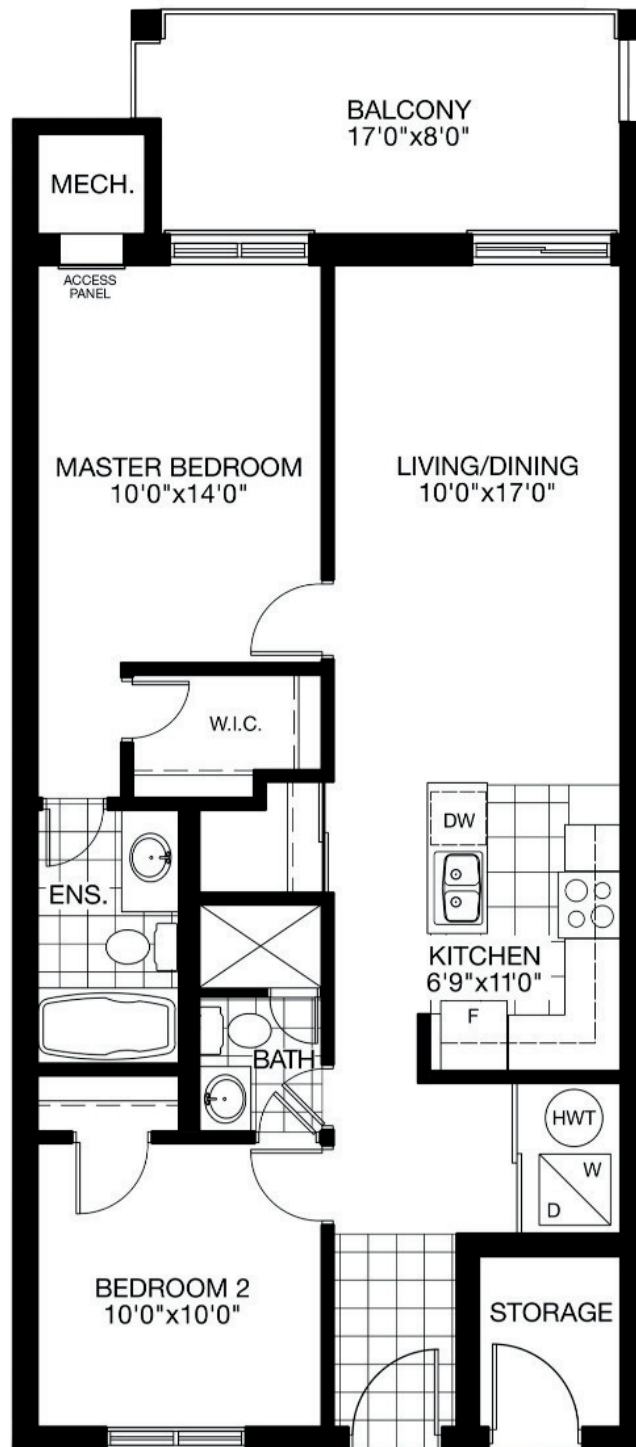

floor plan

117-5 SPOONER CRES, COLLINGWOOD ON

'The View' at Blue Fairway by MacPherson
The CONDOR model
Total Finished Area: 887 sq ft